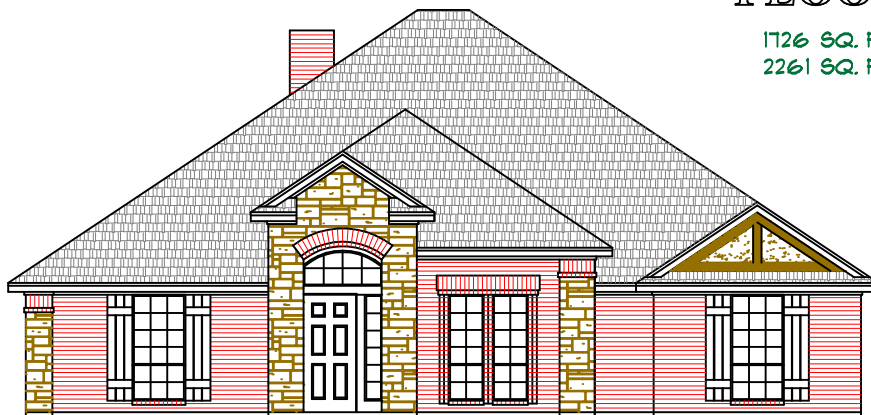

101 Monarch Ct. Wind Chase Waxahachie

FLOOR PLAN

1726 SQ. FT. LIVING AREA
2261 SQ. FT. UNDER ROOF

FRONT ELEVATION