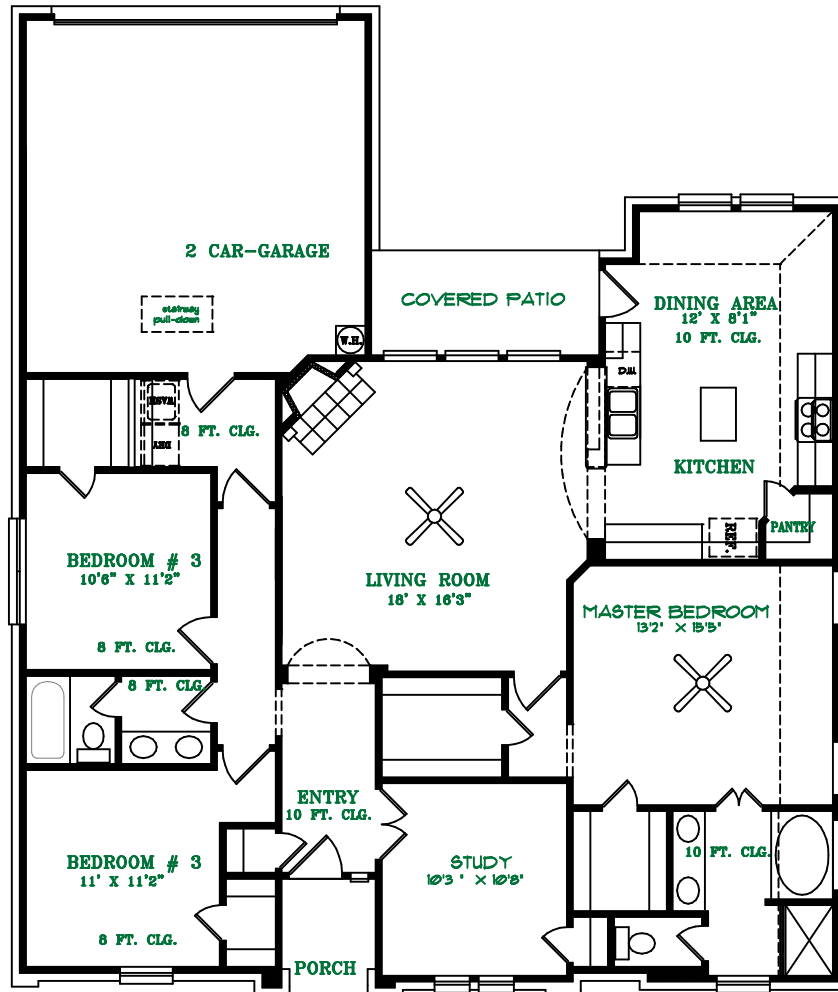

101 Monarch Ct. Wind Chase Waxahachie

FLOOR PLAN

1726 SQ. FT. LIVING AREA
2261 SQ. FT. UNDER ROOF

FRONT ELEVATION